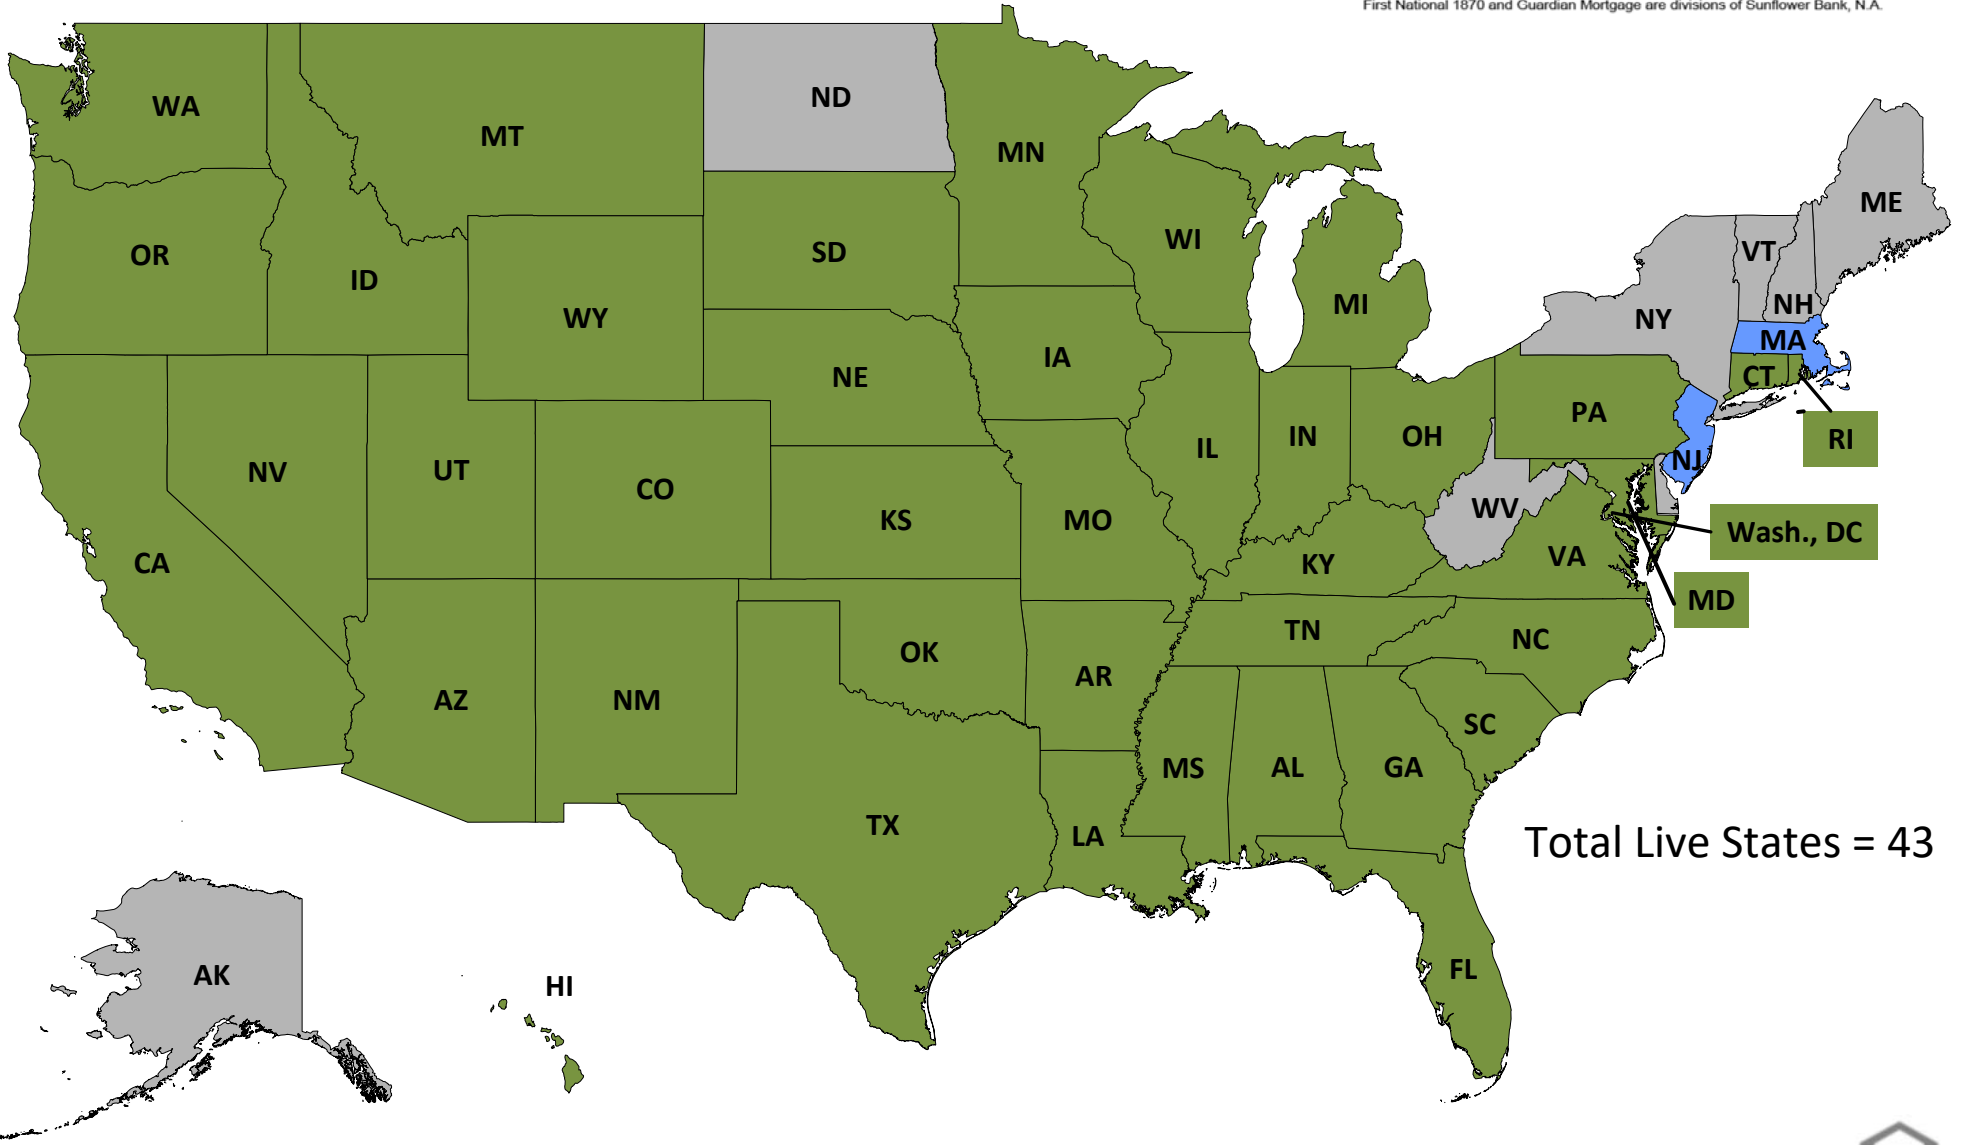

Guardian Mortgage – State Map for Mortgage Origination

-  Origination & Servicing
-  Pending Launch
-  Origination Only

First National 1870 and Guardian Mortgage are divisions of Sunflower Bank, N.A.

Total Live States = 43